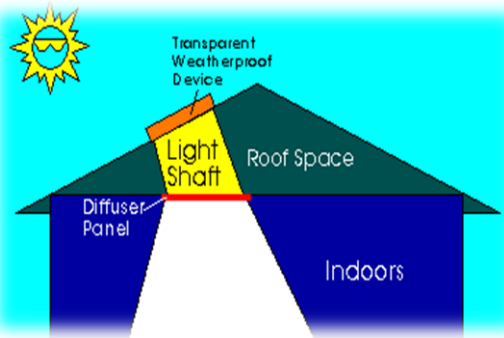

Natural Lighting Solutions

"We pride ourselves on quality workmanship and unsurpassed customer service".

ECOTUBE fills any room with brilliant sunshine without the problems of traditional skylights.

ECOTUBES are an excellent choice when you wish to maintain the appearance of ceiling lighting. Using a diffuser panel, the ECOTUBE spreads natural light within your room.

A very popular and effective option for bathrooms, kitchens, hallways and lounges.

Ecotubes are Acrylic skylight tops that are moulded in one piece of high impact acrylic and pressed into specific moulds to match many different roof types. Powder coated ceiling frames, to match most ceilings

Ecotube offers:

10 year Full Replacement Guarantee

10 year Leak Free Guarantee

Made in New Zealand

Low Profile Sleek design

Colour Matched to your roof

3 different sizes

Custom made to each roof profile
Shingle, concrete tile, centurion, hacienda, Elibana and villa are some of the profiles